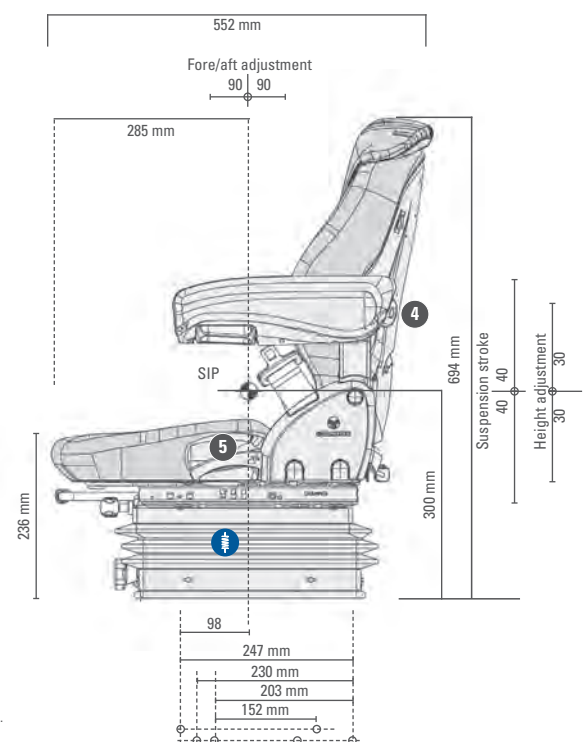

COMPACTO® BASIC M

Compact Seat with
Mechanical Suspension

GRAMMER

TECHNICAL DATA

COMPACTO® BASIC M

Despite having a mechanical suspension, the Compacto Basic M also boasts plenty of comfort and convenience. The seat can be set to three different heights using an easy-to-turn knob. It is adjusted to the user's weight by moving a lever in front until the marking in a plainly visible readout lines up with the selected seat height. This ensures that enough suspension travel will always be available.

Mechanical Suspension

Mechanical Lumbar Support

Manual Weight Adjustment

Features ● Standard ○ Optional

| | COMPACTO® Basic M |
|-------------------------------|----------------------|
| Article no. fabric | 1289044 |
| Article no. imitation leather | 1081362 |
| Suspension | |
| ● Mechanical suspension | ● |
| Suspension stroke | |
| 80 mm | ● |
| ① Weight adjustment | |
| Adjustment range 50 - 130 kg | ● |
| ② Height adjustment | |
| 60 mm, 3-step (mechanical) | ● |
| ③ Fore/aft adjustment | ● |
| ④ Lumbar support | |
| Mechanical | ● |

| | COMPACTO® Basic M |
|---------------------------------------|----------------------|
| ⑤ Adjustable backrest angle | ● |
| Seat width | 450 mm |
| OPTIONAL FEATURES | |
| Armrests | |
| 65 mm x 270 mm | ○ |
| Restraint system | ○ |
| Seatback extension | |
| Insertable | ○ |
| Seat heating | ○ |
| Operator presence switch (OPS) | ○ |

Measurements (installation dimensions)

All dimensions in mm.
Subject to technical changes.