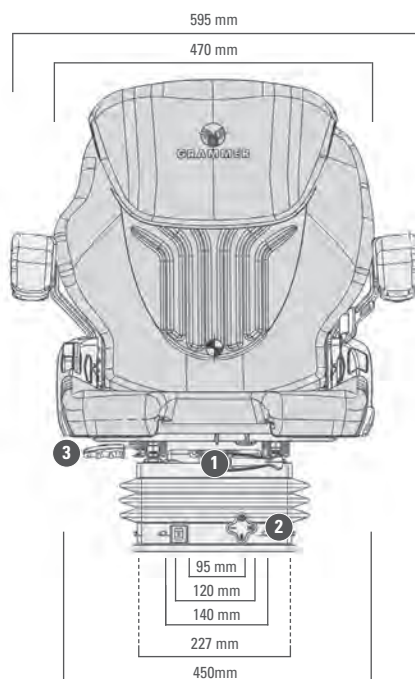

COMPACTO® BASIC M

Compact Seat with
Mechanical Suspension

GRAMMER

TECHNICAL DATA

COMPACTO® BASIC M

Despite having a mechanical suspension, the Compacto Basic M also boasts plenty of comfort and convenience. The seat can be set to three different heights using an easy-to-turn knob. It is adjusted to the user's weight by moving a lever in front until the marking in a plainly visible readout lines up with the selected seat height. This ensures that enough suspension travel will always be available.

Mechanical Suspension

Mechanical Lumbar Support

Manual Weight Adjustment

Features ● Standard ○ Optional

| | COMPACTO® Basic M |
|-------------------------------|----------------------|
| Article no. fabric | 1289044 |
| Article no. imitation leather | 1081362 |
| Suspension | |
| ● Mechanical suspension | ● |
| Suspension stroke | |
| 80 mm | ● |
| ① Weight adjustment | |
| Adjustment range 50 - 130 kg | ● |
| ② Height adjustment | |
| 60 mm, 3-step (mechanical) | ● |
| ③ Fore/aft adjustment | ● |
| ④ Lumbar support | |
| Mechanical | ● |

| | COMPACTO® Basic M |
|---------------------------------------|----------------------|
| ⑤ Adjustable backrest angle | ● |
| Seat width | 450 mm |
| OPTIONAL FEATURES | |
| Armrests | |
| 65 mm x 270 mm | ○ |
| Restraint system | ○ |
| Seatback extension | |
| Insertable | ○ |
| Seat heating | ○ |
| Operator presence switch (OPS) | ○ |

Measurements (installation dimensions)

All dimensions in mm.
Subject to technical changes.